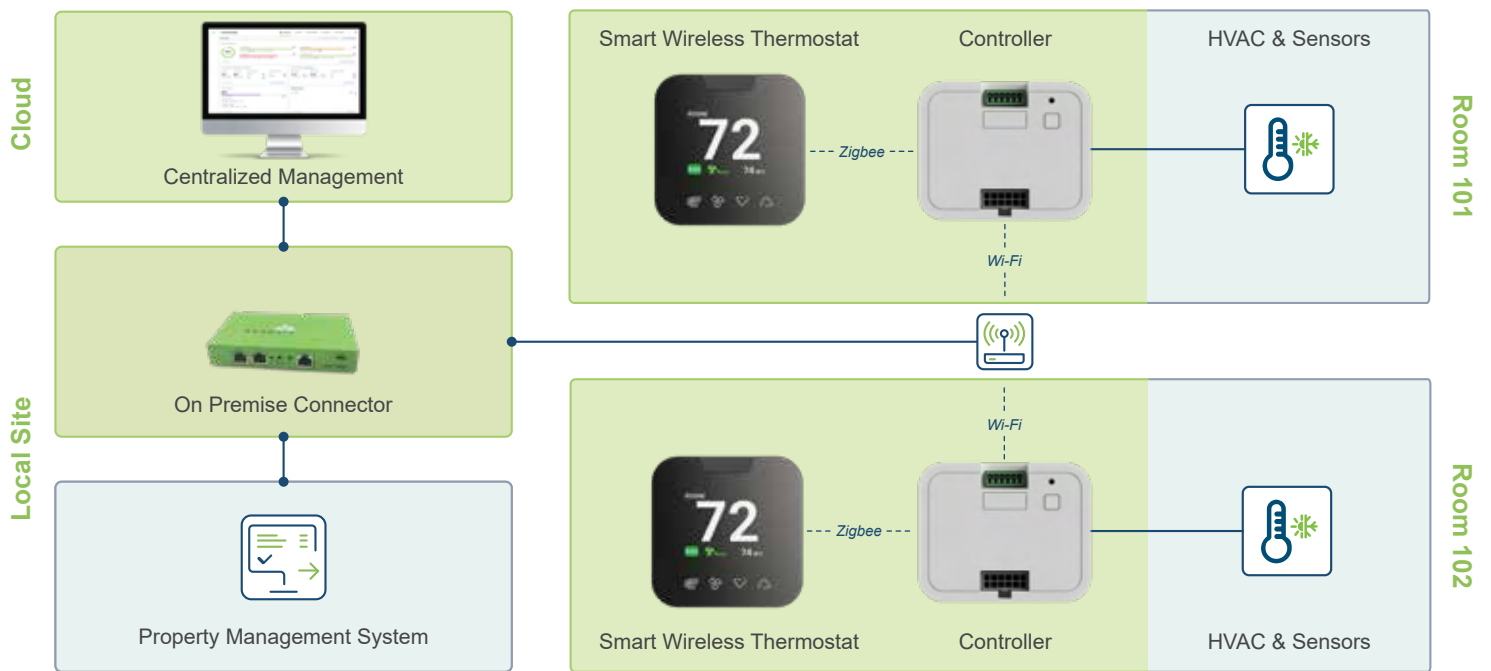

CLOUD CONNECTED

- Digitally secure architecture
- Wireless (Wi-Fi, Zigbee, BLE)
- Fleet managed network devices
- Monitoring, control and analytics

SUSTAINABLE

- Reduce energy consumption
- Maximize cost savings
- Meets/exceeds code compliance
- Rapid ROI payback

INTEGRATED

- Broad HVAC compatibility
- PMS connectivity
- Leverage existing networks
- Easy to manage

High-Level Topology

The Nomadix Energy Management Solution (EMS) consists of the following components:

- A cloud platform for easy-to-use centralized above-property device monitoring and control. It enables schedule and rule enforcement, over-the-air (OTA) firmware and setting updates, notifications, as well as analytics and reporting.
- An on-premise connector that obtains occupancy information through property management system (PMS) integration. It can optionally be expanded to deliver additional services, including native firewall, guest internet access, dynamic bandwidth management, and more.
- Elegant smart wireless (Wi-Fi, Zigbee, BLE) thermostats and controllers that support connectivity with most HVAC systems and sensors.